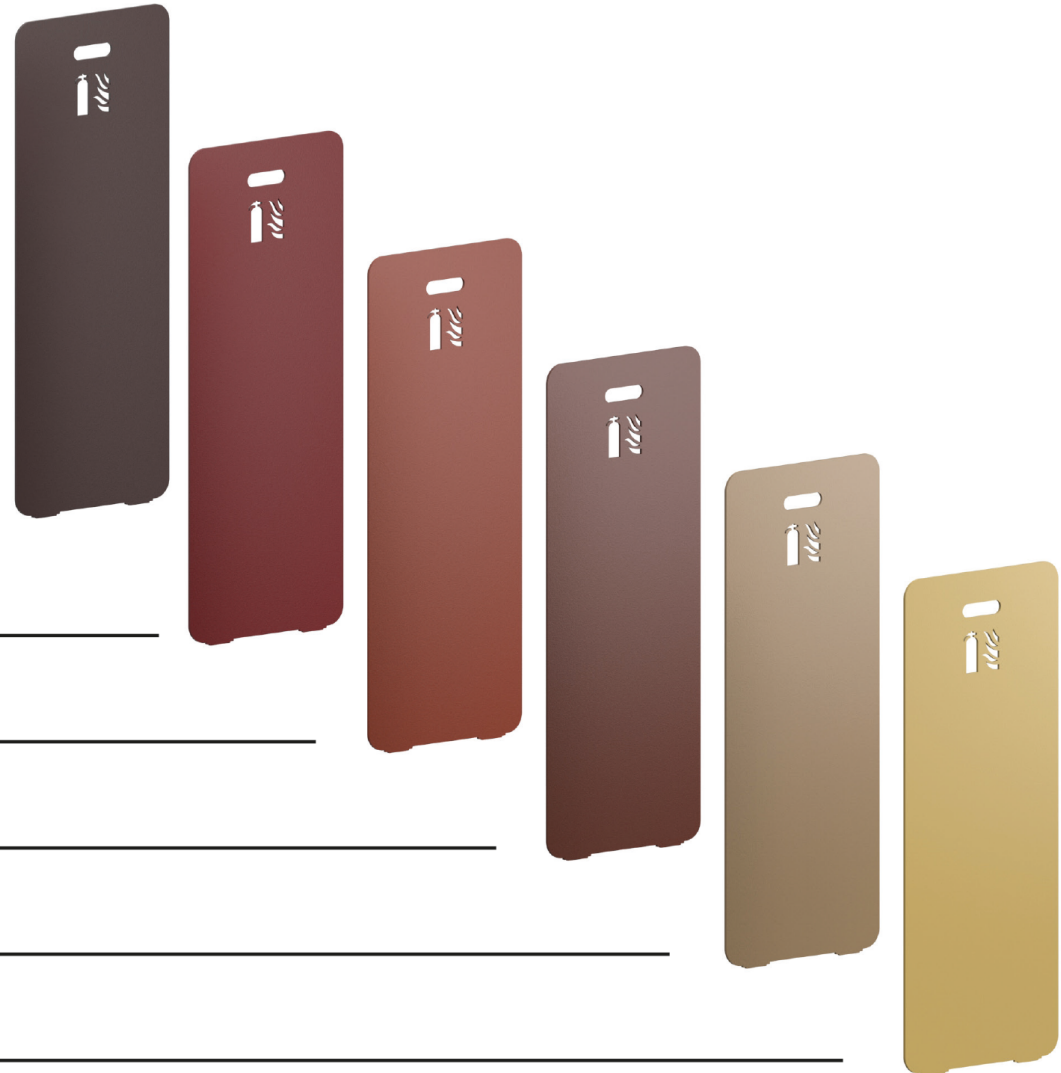

EPOXY POWDER COATING – FINE TEXTURE

RAL 3004 – PURPLE RED

EPOXY POWDER COATING – FINE TEXTURE

OXIDE

EPOXY POWDER COATING – FINE TEXTURE

RUST

EPOXY POWDER COATING – FINE TEXTURE

RAL 8025 – BROWN PALE

EPOXY POWDER COATING – FINE TEXTURE

SUPREME GOLD

EPOXY POWDER COATING – FINE TEXTURE

DOOR FINISHES **SYNTHETIC**

BLACK
(SYNTHETIC
LEATHER)

CHOCOLATE
(SYNTHETIC
LEATHER)

CHESNUT
(SYNTHETIC
LEATHER)

TAUPE
(SYNTHETIC
LEATHER)

PEARL GRAPHITE

WHITE GRAPHITE

ANTHRACITE GRAPHITE

BLACK GRAPHITE

PEARL GLACIAL

LIGHT GREY GLACIAL

GREY GLACIAL

BROWN GLACIAL